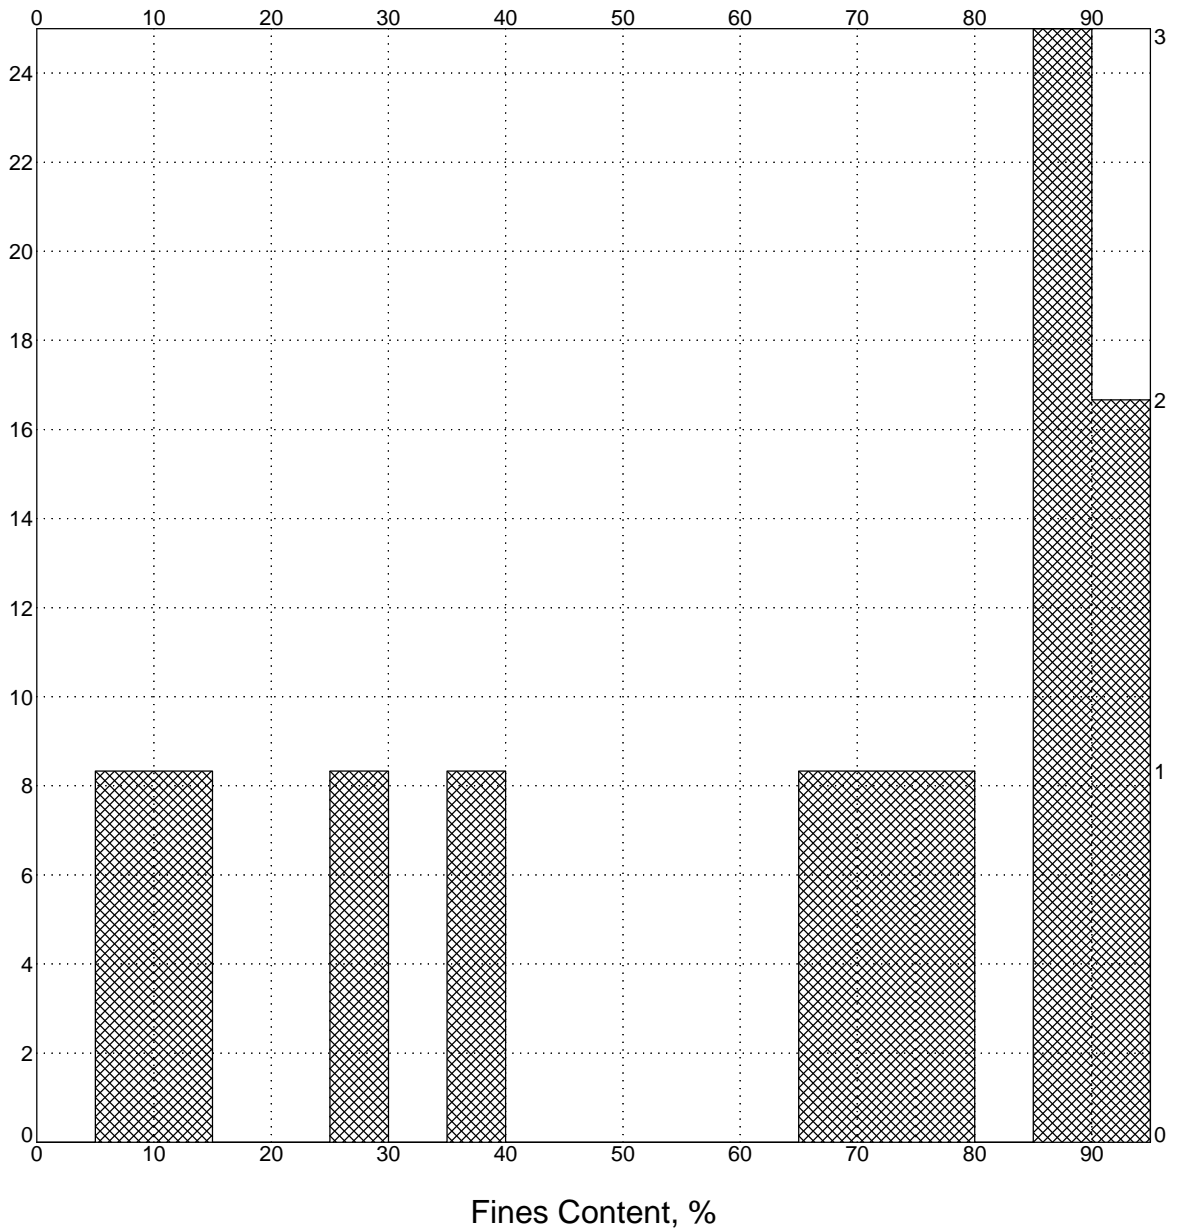

Frequency, %

Count

Number of Tests: 12
Average: 62
Minimum: 8
Maximum: 92
Standard Dev: 31

Logo

ACME CONSULTING
1234 Anystreet
Somewhere, Someplace
Telephone: 534 123 4567
Fax: 534 321 4567

FINES CONTENT FREQUENCY

Project: gINT Example
Location: Somewhere
Number: 123456789